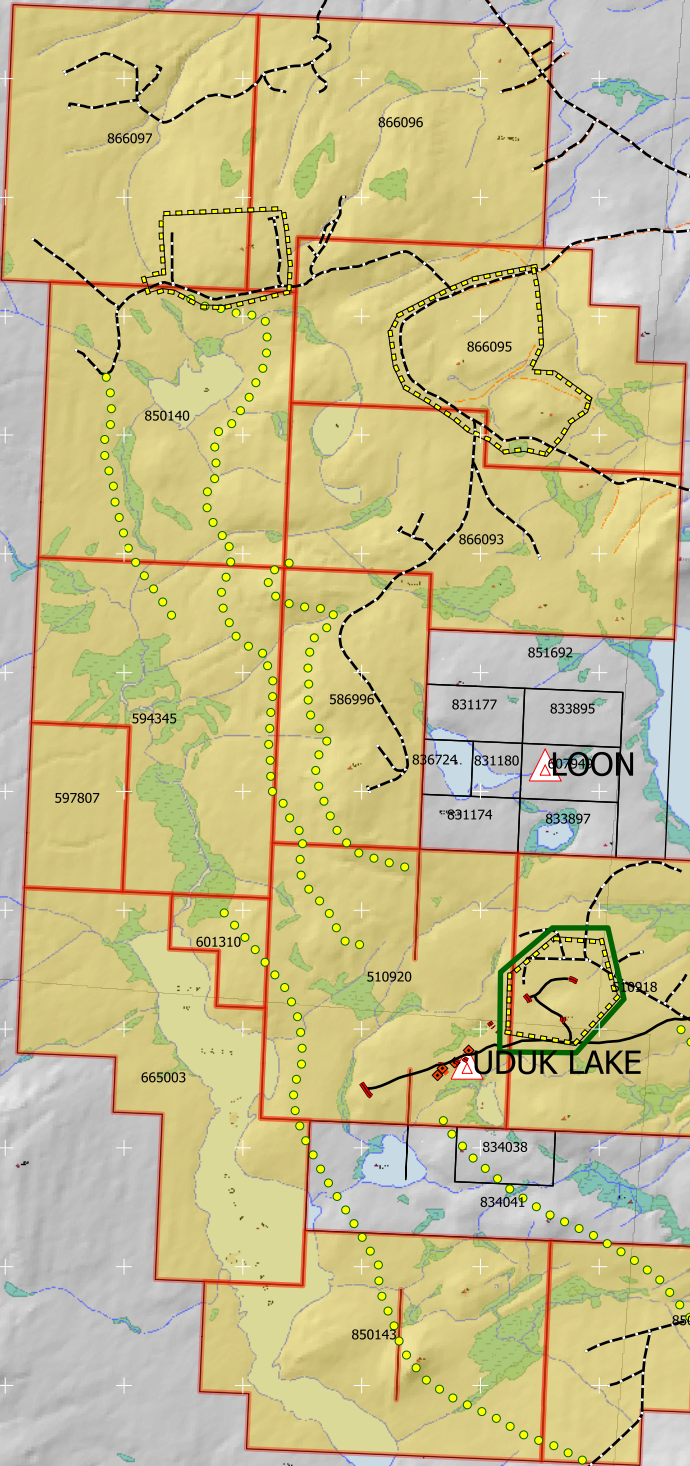

Occurrence Type

Producer

Developed Prospect

Prospect

Showing

Previous Work

trenching

trail

drill-hole collar

drill-hole trace

Proposed 2011

Soils

Prospecting, Soils

Drilling Area

Windfall Hills Property

Tenure - Work Areas

Omineca Mining Division

Mapsheet 93E/93F

Datum: WGS84-z10 (CONUS)

LEON

UDUK LAKE

Camp (proposed)

298000 m 300000 m 302000 m 304000 m 306000 m

298000 m 300000 m 302000 m 304000 m 306000 m

5952000 m
5950000 m
5948000 m
5946000 m
5944000 m
5942000 m
5940000 m

5952000 m
5950000 m
5948000 m
5946000 m
5944000 m
5942000 m
5940000 m